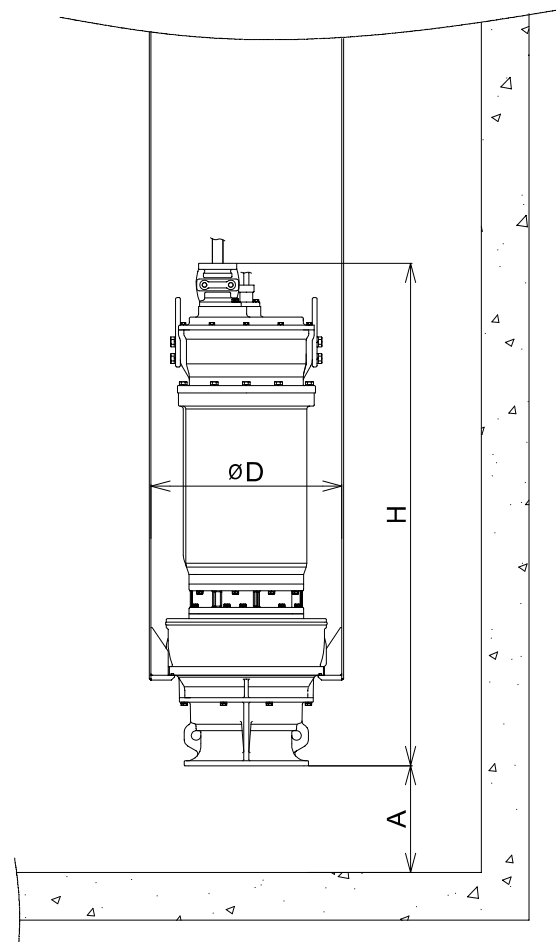

Outline Drawing