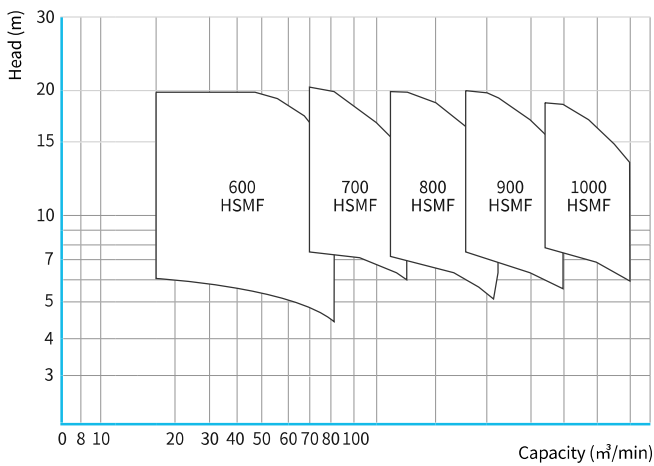

Performance Curves