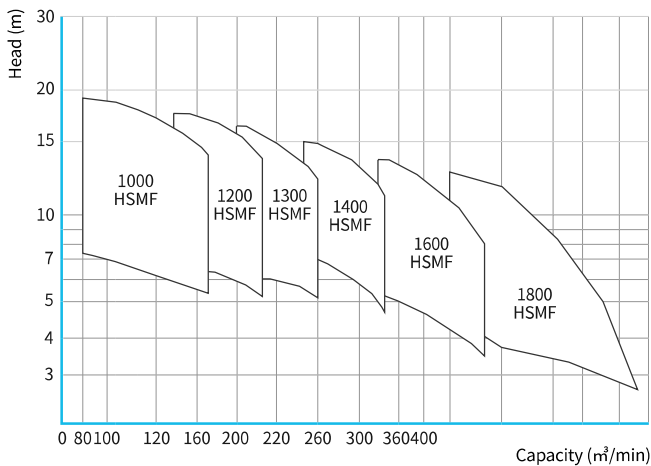

Performance Curves